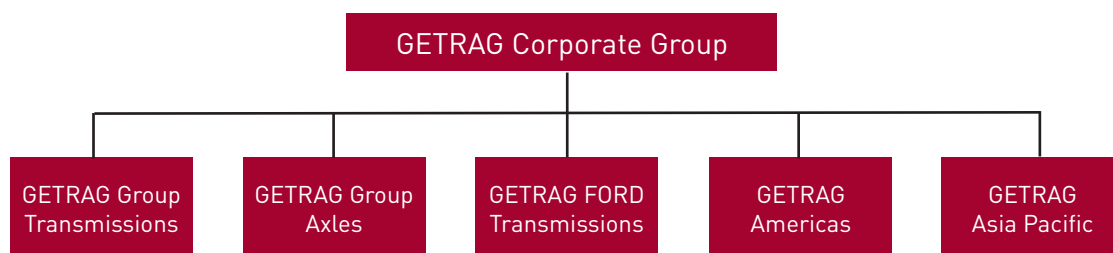

# GETRAG CORPORATE GROUP IN BRIEF

Precision. Passion. Partnership.

The GETRAG Corporate Group combines the strength of all companies of GETRAG Group Transmissions, GETRAG Group Axles, GETRAG FORD Transmissions, GETRAG Americas and GETRAG Asia Pacific into a single, global unit. All 14 individual companies will act under the umbrella of the GETRAG Corporate Group and the brand name GETRAG.

## Core Competences

GETRAG Corporate Group is one of the largest system suppliers for transmission and drivetrain systems worldwide. GETRAG covers the entire process chain from the idea via concept, prototypes, vehicle integration and testing all the way up to mass production including all engineering services. The group has a broad product portfolio ranging from tried and tested manual transmissions, automated manual transmissions, dual clutch transmissions, hybrid systems to power take-off units, axle differentials and intelligent AWD systems. In the area of eDRiVE it also offers various possibilities of hybridization and electrification of transmissions and powertrains like Range Extender systems.

## Global Presence

GETRAG Corporate Group is represented in all places in Europe, Asia and North America that are relevant to the automotive industry. The Group is based in Germany and has 23 production and development sites worldwide.